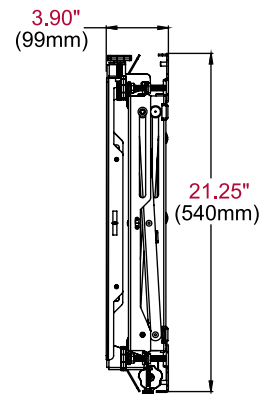

Product Specifications

	DIMENSIONS (W x H x D)	PRODUCT WEIGHT	LOAD CAPACITY	FINISH	AVAILABLE COLORS
DS-VW775	21.25" x 21.25" x 3.90" - 14.02" (540 x 540 x 99 - 356mm)	25lb (11.4kg)	125lb (56.8kg)	Powder coat, textured	Black

Package Specifications

	PACKAGE SIZE (W x H x D)	PACKAGE SHIP WEIGHT	PACKAGE UPC CODE	PACKAGE CONTENTS	UNITS IN PACKAGE
DS-VW775	29.50" x 24.75" x 5.00" (749 x 629 x 127mm)	30lb (13.6kg)	735029308669	Wall mount, adaptor rails and mounting hardware	1

All dimensions = inch (mm)

TOP VIEW

FRONT VIEW

SIDE VIEW EXTENDED

SIDE VIEW COLLAPSED

Architect Specifications

The Smartmount® Supreme Full Service Video Wall Mount shall be a Peerless-AV model DS-VW775 and shall be located where indicated on the plans. Assembly and installation shall be done according to instructions provided by the manufacturer.