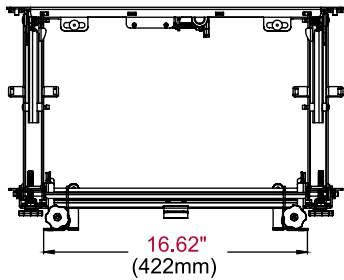

Product Specifications

	DIMENSIONS (W x H x D)	PRODUCT WEIGHT	LOAD CAPACITY	FINISH	AVAILABLE COLORS
DS-VW775	21.25" x 21.25" x 3.90" - 14.02" (540 x 540 x 99 - 356mm)	25lb (11.4kg)	125lb (56.8kg)	Powder coat, textured	Black

Package Specifications

	PACKAGE SIZE (W x H x D)	PACKAGE SHIP WEIGHT	PACKAGE UPC CODE	PACKAGE CONTENTS	UNITS IN PACKAGE
DS-VW775	29.50" x 24.75" x 5.00" (749 x 629 x 127mm)	30lb (13.6kg)	735029308669	Wall mount, adaptor rails and mounting hardware	1

All dimensions = inch (mm)

TOP VIEW

FRONT VIEW

SIDE VIEW EXTENDED

SIDE VIEW COLLAPSED

Architect Specifications

The Smartmount® Supreme Full Service Video Wall Mount shall be a Peerless-AV model DS-VW775 and shall be located where indicated on the plans. Assembly and installation shall be done according to instructions provided by the manufacturer.