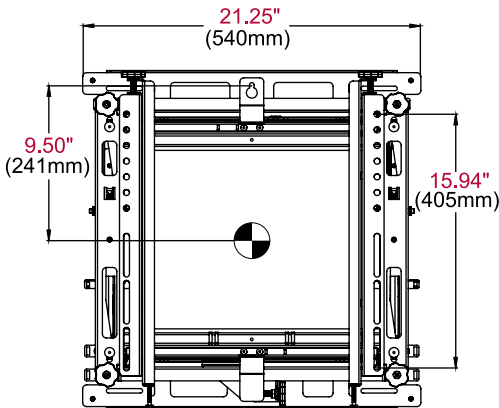

Product Specifications

	DIMENSIONS (W x H x D)	PRODUCT WEIGHT	LOAD CAPACITY	FINISH	AVAILABLE COLORS
DS-VW775	21.25" x 21.25" x 3.90" - 14.02" (540 x 540 x 99 - 356mm)	25lb (11.4kg)	125lb (56.8kg)	Powder coat, textured	Black

Package Specifications

	PACKAGE SIZE (W x H x D)	PACKAGE SHIP WEIGHT	PACKAGE UPC CODE	PACKAGE CONTENTS	UNITS IN PACKAGE
DS-VW775	29.50" x 24.75" x 5.00" (749 x 629 x 127mm)	30lb (13.6kg)	735029308669	Wall mount, adaptor rails and mounting hardware	1

All dimensions = inch (mm)

TOP VIEW

FRONT VIEW

SIDE VIEW EXTENDED

SIDE VIEW COLLAPSED

Architect Specifications

The Smartmount® Supreme Full Service Video Wall Mount shall be a Peerless-AV model DS-VW775 and shall be located where indicated on the plans. Assembly and installation shall be done according to instructions provided by the manufacturer.