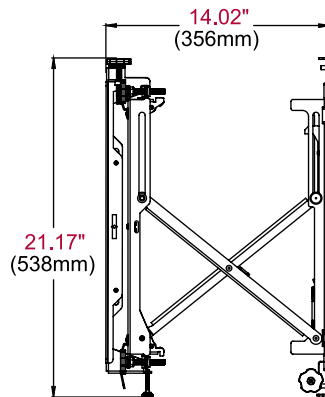

Product Specifications

	DIMENSIONS (W x H x D)	PRODUCT WEIGHT	LOAD CAPACITY	FINISH	AVAILABLE COLORS
DS-VW775	21.25" x 21.25" x 3.90" - 14.02" (540 x 540 x 99 - 356mm)	25lb (11.4kg)	125lb (56.8kg)	Powder coat, textured	Black

Package Specifications

	PACKAGE SIZE (W x H x D)	PACKAGE SHIP WEIGHT	PACKAGE UPC CODE	PACKAGE CONTENTS	UNITS IN PACKAGE
DS-VW775	29.50" x 24.75" x 5.00" (749 x 629 x 127mm)	30lb (13.6kg)	735029308669	Wall mount, adaptor rails and mounting hardware	1

Accessories

- ACC-V800X:** Adaptor for VESA® 600 x 400 and 800 x 400mm mounting patterns
- ACC-V600800:** Ultra Thin VESA® 600 x 400mm Adaptor
- DS-VWRSxxx:** Reusable Display Dedicated Spacers
- ACC-QRL:** Quick Release Accessory - Landscape
- ACC-QRP:** Quick Release Accessory - Portrait

All dimensions = inch (mm)

TOP VIEW

FRONT VIEW

SIDE VIEW EXTENDED

SIDE VIEW COLLAPSED

Architect Specifications

The Smartmount® Supreme Full Service Video Wall Mount shall be a Peerless-AV model DS-VW775 and shall be located where indicated on the plans. Assembly and installation shall be done according to instructions provided by the manufacturer.