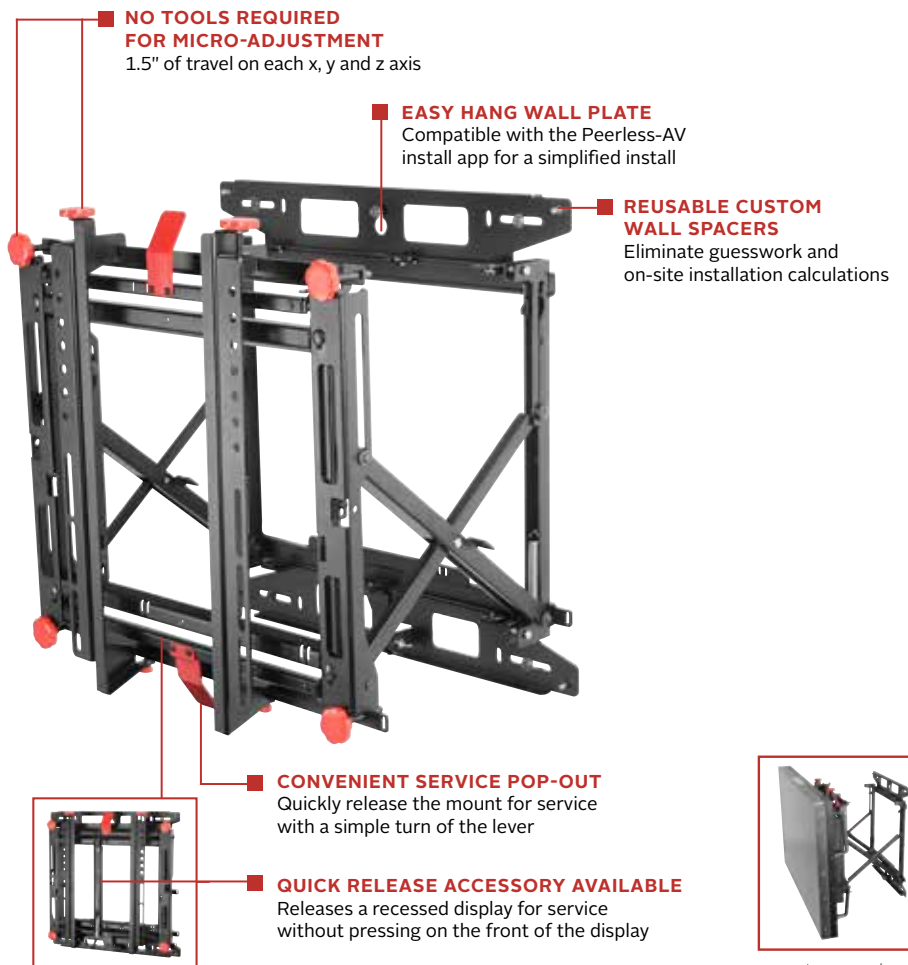

DS-VW775

Display size
46"-60"

Max load
125lb (56.8kg)

SMARTMOUNT.

Supreme Full Service Video Wall Mount

FOR 46" TO 60" DISPLAYS

Peerless-AV's Supreme Full Service Video Wall Mount raises the bar of excellence with an enhanced feature set centered on ease of install and display alignment. With the addition of tool-less lateral micro-adjustment, the Supreme offers 1.5" of fine tune adjustment on each of the X, Y and Z axis. Serviceability is easier than ever before with single hand pop-out release features on the top and bottom of the mount. Reusable spacers can be used for both portrait and landscape applications resulting in a faster install and lower cost. Enhanced cable management allows the cables to effortlessly travel in and out with the display, while the quick release accessory provides quick access in recessed applications without risking display damage or searching for hidden pull strings.

With the addition of toolless lateral adjustment, the Supreme offers more micro-adjustment than ever before.

Additional Features

- ✓ Accommodates displays in landscape and portrait orientation
- ✓ Integrated cable management allow cables to move in and out with the display
- ✓ Modular mount for unlimited video wall display configurations
- ✓ Security hardware option deters tapering and theft
- ✓ VESA® 200 x 200 up to 400 x 400 compliant (600 x 400 and 800 x 400 with ACC)

Increased Service Space

Please visit peerless-av.com/en-us/patents for patent information.

info@peerless-av.com
peerless-av.com

peerless-AV®

DS-VW775 SmartMount® Supreme Full Service Video Wall Mount for 46" -60" Displays

Package Specifications

	PACKAGE SIZE (W x H x D)	PACKAGE SHIP WEIGHT	PACKAGE UPC CODE	PACKAGE CONTENTS	UNITS IN PACKAGE
DS-VW775	29.50" x 24.75" x 5.00" (749 x 629 x 127mm)	30lb (13.6kg)	735029308669	Wall mount, adaptor rails and mounting hardware	1