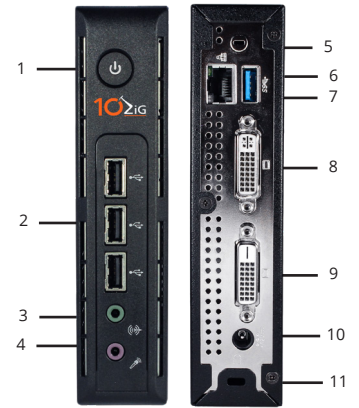

4448 Series Zero Clients Value Class

Model Numbers: 4448v, 4448c, 4448r, 4448p

Industry Leading VDI Performance

The 10ZiG 4448 NOS™ Series Zero Client is our entry level value class model which is ideal for any task or business worker. Running on an Intel 1.33 GHz Dual Core Processor, the 4448 Series has more than enough power to drive a dual monitor configuration as well as having the ability to run multiple applications at the same time. This is the most economical, energy, and space-saving endpoint 10ZiG offers while still providing high-performance multimedia acceleration.

The 10ZiG 4448 NOS™ Series Zero Client is available as a Citrix, VMware, Parallels RAS or RDP Zero Client and has the ability to transform between all solutions with a simple firmware upgrade. The 4448 NOS™ Series Zero Client is VMware PCoIP and Blast Extreme Ready, and Citrix HDX and HDX Premium Certified.

- | |
|---|
| ▶ Intel 1.33 GHz Dual Core Processor |
| ▶ 1 x DVI-D & 1 x DVI-I |
| ▶ 4 x USB Ports (1 x USB 3.0) |
| ▶ Optional Wireless |
| ▶ Optional VESA Mounting |
| ▶ 802.1x Network Authentication |
| ▶ FREE Centralized Management via 10ZiG Manager |

4448 Series Zero Clients

System	
Management	10ZiG Manager
Form Factor	Ultra Mini
Processor	Intel Dual Core 1.33 GHz
Processor Graphics	Intel HD Graphics
Dimensions	
Device	4.7"(D) x 1.4"(W) x 6.1"(H) - 120mm x 35mm x 155mm
Weight	1.5 lbs (0.68kg)
Connections	
Ports	3 x USB 2.0, 1 x USB 3.0, 1 x Mic In, 1 x Line Out, RJ-45 LAN, 1 x DC Jack
Video/Resolution	1920 x 1200, 1 x DVI-D, 1 x DVI-I (VGA Supported with Included Adapter)
Networking	
Wireless	Optional (802.11 a/b/g/n/ac External Antenna)
Ethernet	10/100/1000 Base-T
Environmental	
Operating Temp.	32°- 95°F (0°-35°C), 20-80% non-condensing humidity
Power	4-4.5 Average Watt Consumption, 24 Watt, DC-12V/3A External Power Adapter