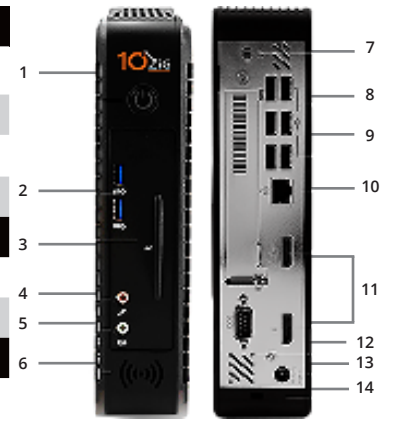

The VMware, Citrix, and Microsoft Ready 7800q has the ability to support a single resolution up to 4K (3840 x 2160 @ 30Hz), dual resolution up to 2560 x 1600 @ 60Hz, or optional quad monitor support, and is available with 10ZiG PeakOS™ (Linux), Windows Embedded 7 (WES7), Windows Embedded 8 (WE8S), and Windows 10 IoT (W10 IoT).

- ▶ AMD Quad Core 2.4 GHz Processor
- ▶ Optional Quad Monitor support
- ▶ 2 x DisplayPort and 8 x USB ports (2 x USB 3.0)
- ▶ Optional Parallel and second Serial port
- ▶ Optional Fiber Card and Internal Smart Card
- ▶ Optional PCIe x4 Expansion slot
- ▶ Optional Wireless
- ▶ FREE Centralized Management via 10ZiG Manager

7800q Series Thin Clients

System	
Management	10ZiG Manager
Form Factor	Mini
Processor	AMD GX-424CC Quad Core 2.4 GHz (cTDP: 15W) "Steppe Eagle"
Processor Graphics	GX-424CC with Integrated Radeon R5E Graphics
Dimensions	
Device	9.1"(D) x 2.2"(W) x 9.1"(H) - 230mm x 57mm x 210mm
Weight	3.1 lbs (1.41kg)
Connections	
Ports	2 x DisplayPort, 6 x USB 2.0, 2 x USB 3.0, 1 x Mic In, 1 x Line Out, RJ-45 LAN, 1 x DC Jack
Video/Resolution	1 Monitor at 3840 x 2160 @ 30Hz (4K) or 2 Monitors at 2560 x 1600 @ 60Hz
Networking	
Wireless	Optional (802.11 a/b/g/n/ac External Antenna)
Ethernet	10/100/1000 Base-T
Environmental	
Operating Temp.	32°-95°F (0°-35°C), 20-80% non-condensing humidity
Power	5.9-6.5 Average Watt Consumption, DC-12V/4A External Power Adapter